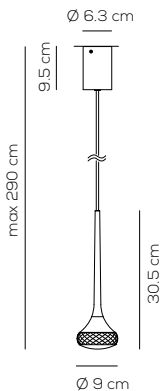

SP FAIRY

kg 1,7 m³ 0,015

FAIRY / DRIVER INCLUDED NOT DIMMABLE

Type	Article	Colours	Finish	Source
SP	FAIRY X	CS crystal AM amber GR grey	CR chrome	LED 5,9W diffused beam - 2700K

IP20

CRI90

~717 lm ~121 lm/W

100-240Vac